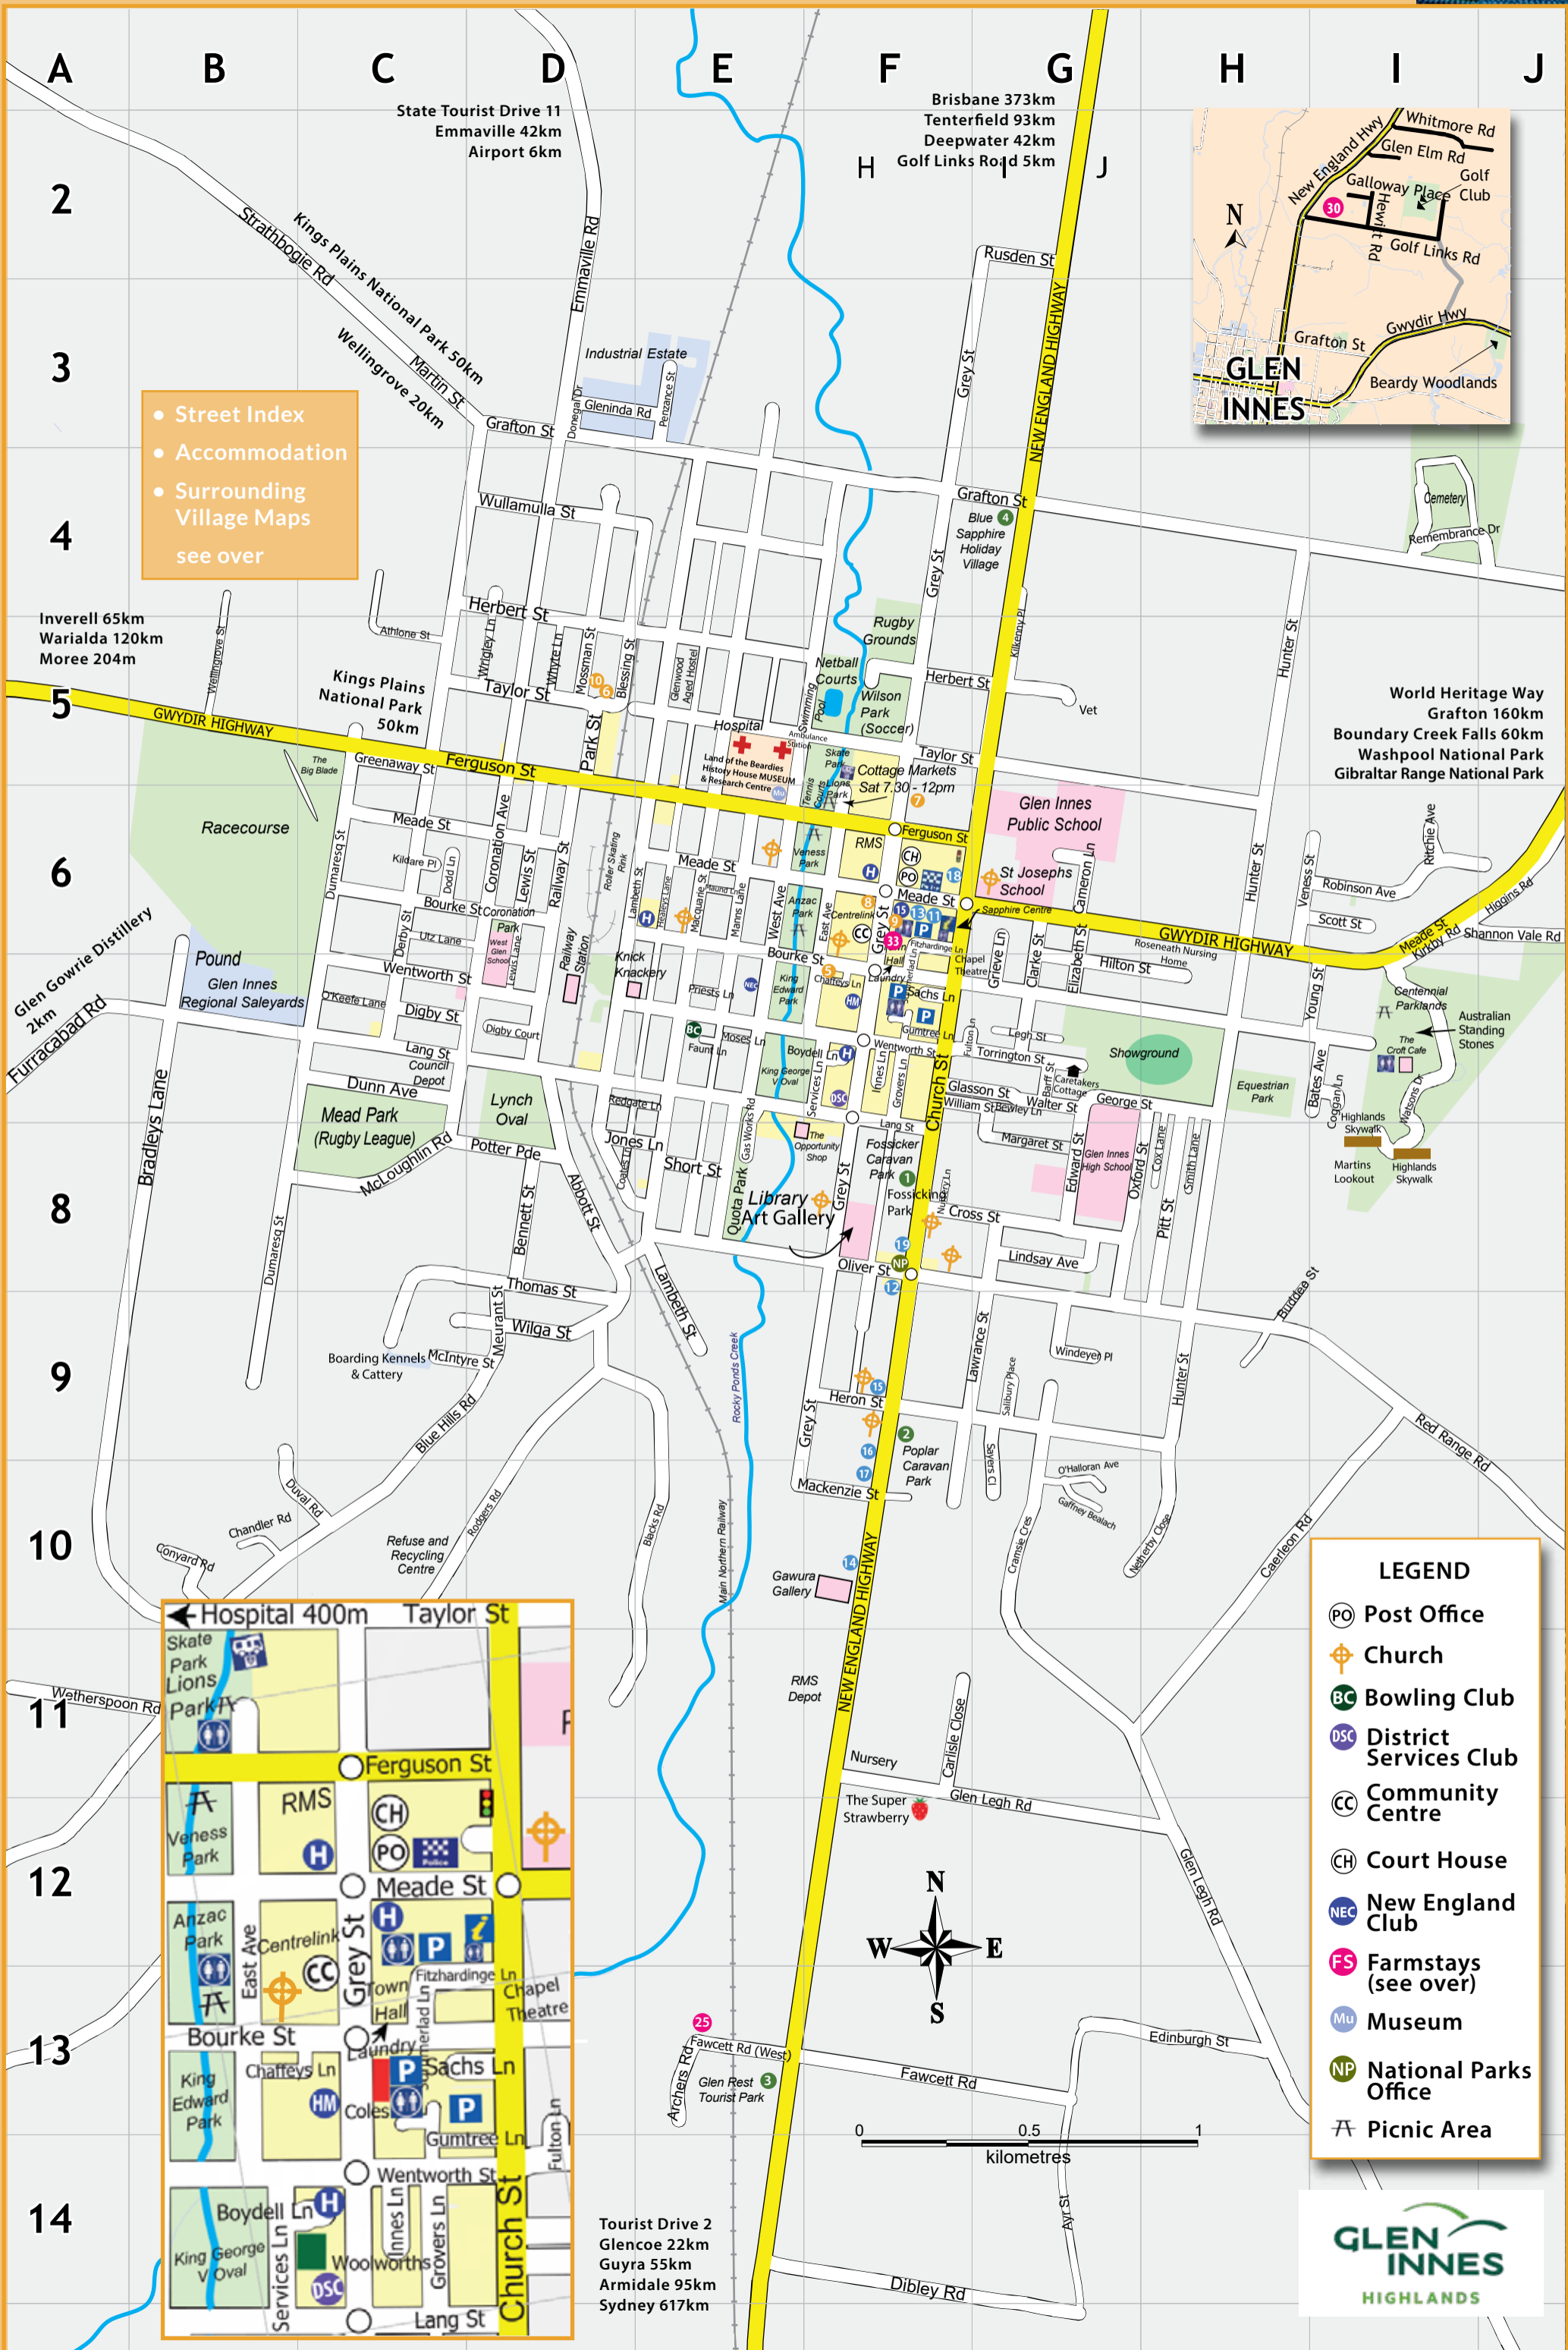

Glen Innes Town Map

- Street Index
- Accommodation
- Surrounding Village Maps see over